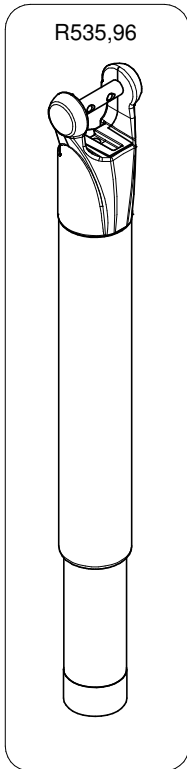

Manfrotto
PROFESSIONAL CAMERA SUPPORTS

ART. MVT535AQ

For serial number from A4444945

R535,30

R535,97L
(TUBE WITH
ENDGRAVINGS)

R535,04

R535,02

R680,07

R055,534

R535,121

R535,54

R535,96

R055,395

R055,534

R475,26
set of 5

R535,122

Tool (TORX T25) included in:
- Spare part R055,395
- Spare part R055,399
- Spare part R680,07

R055,534

R535,123

BOX
R1,535,45
Set of 6