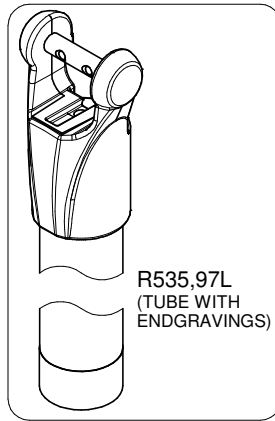

Manfrotto
PROFESSIONAL CAMERA SUPPORTS

ART. MVT535AQ

For serial number from A4444945

R535,30

R535,97L
(TUBE WITH
ENDGRAVINGS)

R535,04

R535,02

R680,07

R055,534

R535,121

R535,54

R535,96

R055,395

R055,534

R475,26
set of 5

R535,122

Tool (TORX T25) included in:
- Spare part R055,395
- Spare part R055,399
- Spare part R680,07

R055,534

R535,123

BOX
R1,535,45
Set of 6