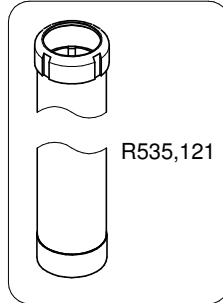

Manfrotto
PROFESSIONAL CAMERA SUPPORTS

ART. MVT535AQ

For serial number from A4444945

R535,30

R535,97L
(TUBE WITH
ENDGRAVINGS)

R535,04

R535,02

R680,07

R055,534

R535,121

R535,54

R535,96

R055,395

R055,534

R475,26
set of 5

R535,122

Tool (TORX T25) included in:
- Spare part R055,395
- Spare part R055,399
- Spare part R680,07

R055,534

R535,123

BOX
R1,535,45
Set of 6