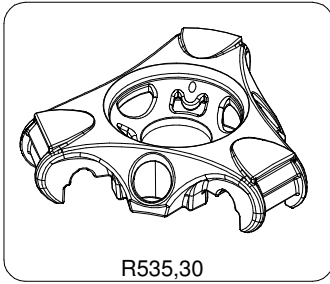

Manfrotto
PROFESSIONAL CAMERA SUPPORTS

ART. MVT535AQ

For serial number from A4444945

R535,30

R535,97L
(TUBE WITH
ENDGRAVINGS)

R535,04

R535,02

R680,07

R055,534

R535,121

R535,54

R535,96

R055,395

R055,534

R475,26
set of 5

R535,122

Tool (TORX T25) included in:
- Spare part R055,395
- Spare part R055,399
- Spare part R680,07

R055,534

R535,123

BOX
R1,535,45
Set of 6